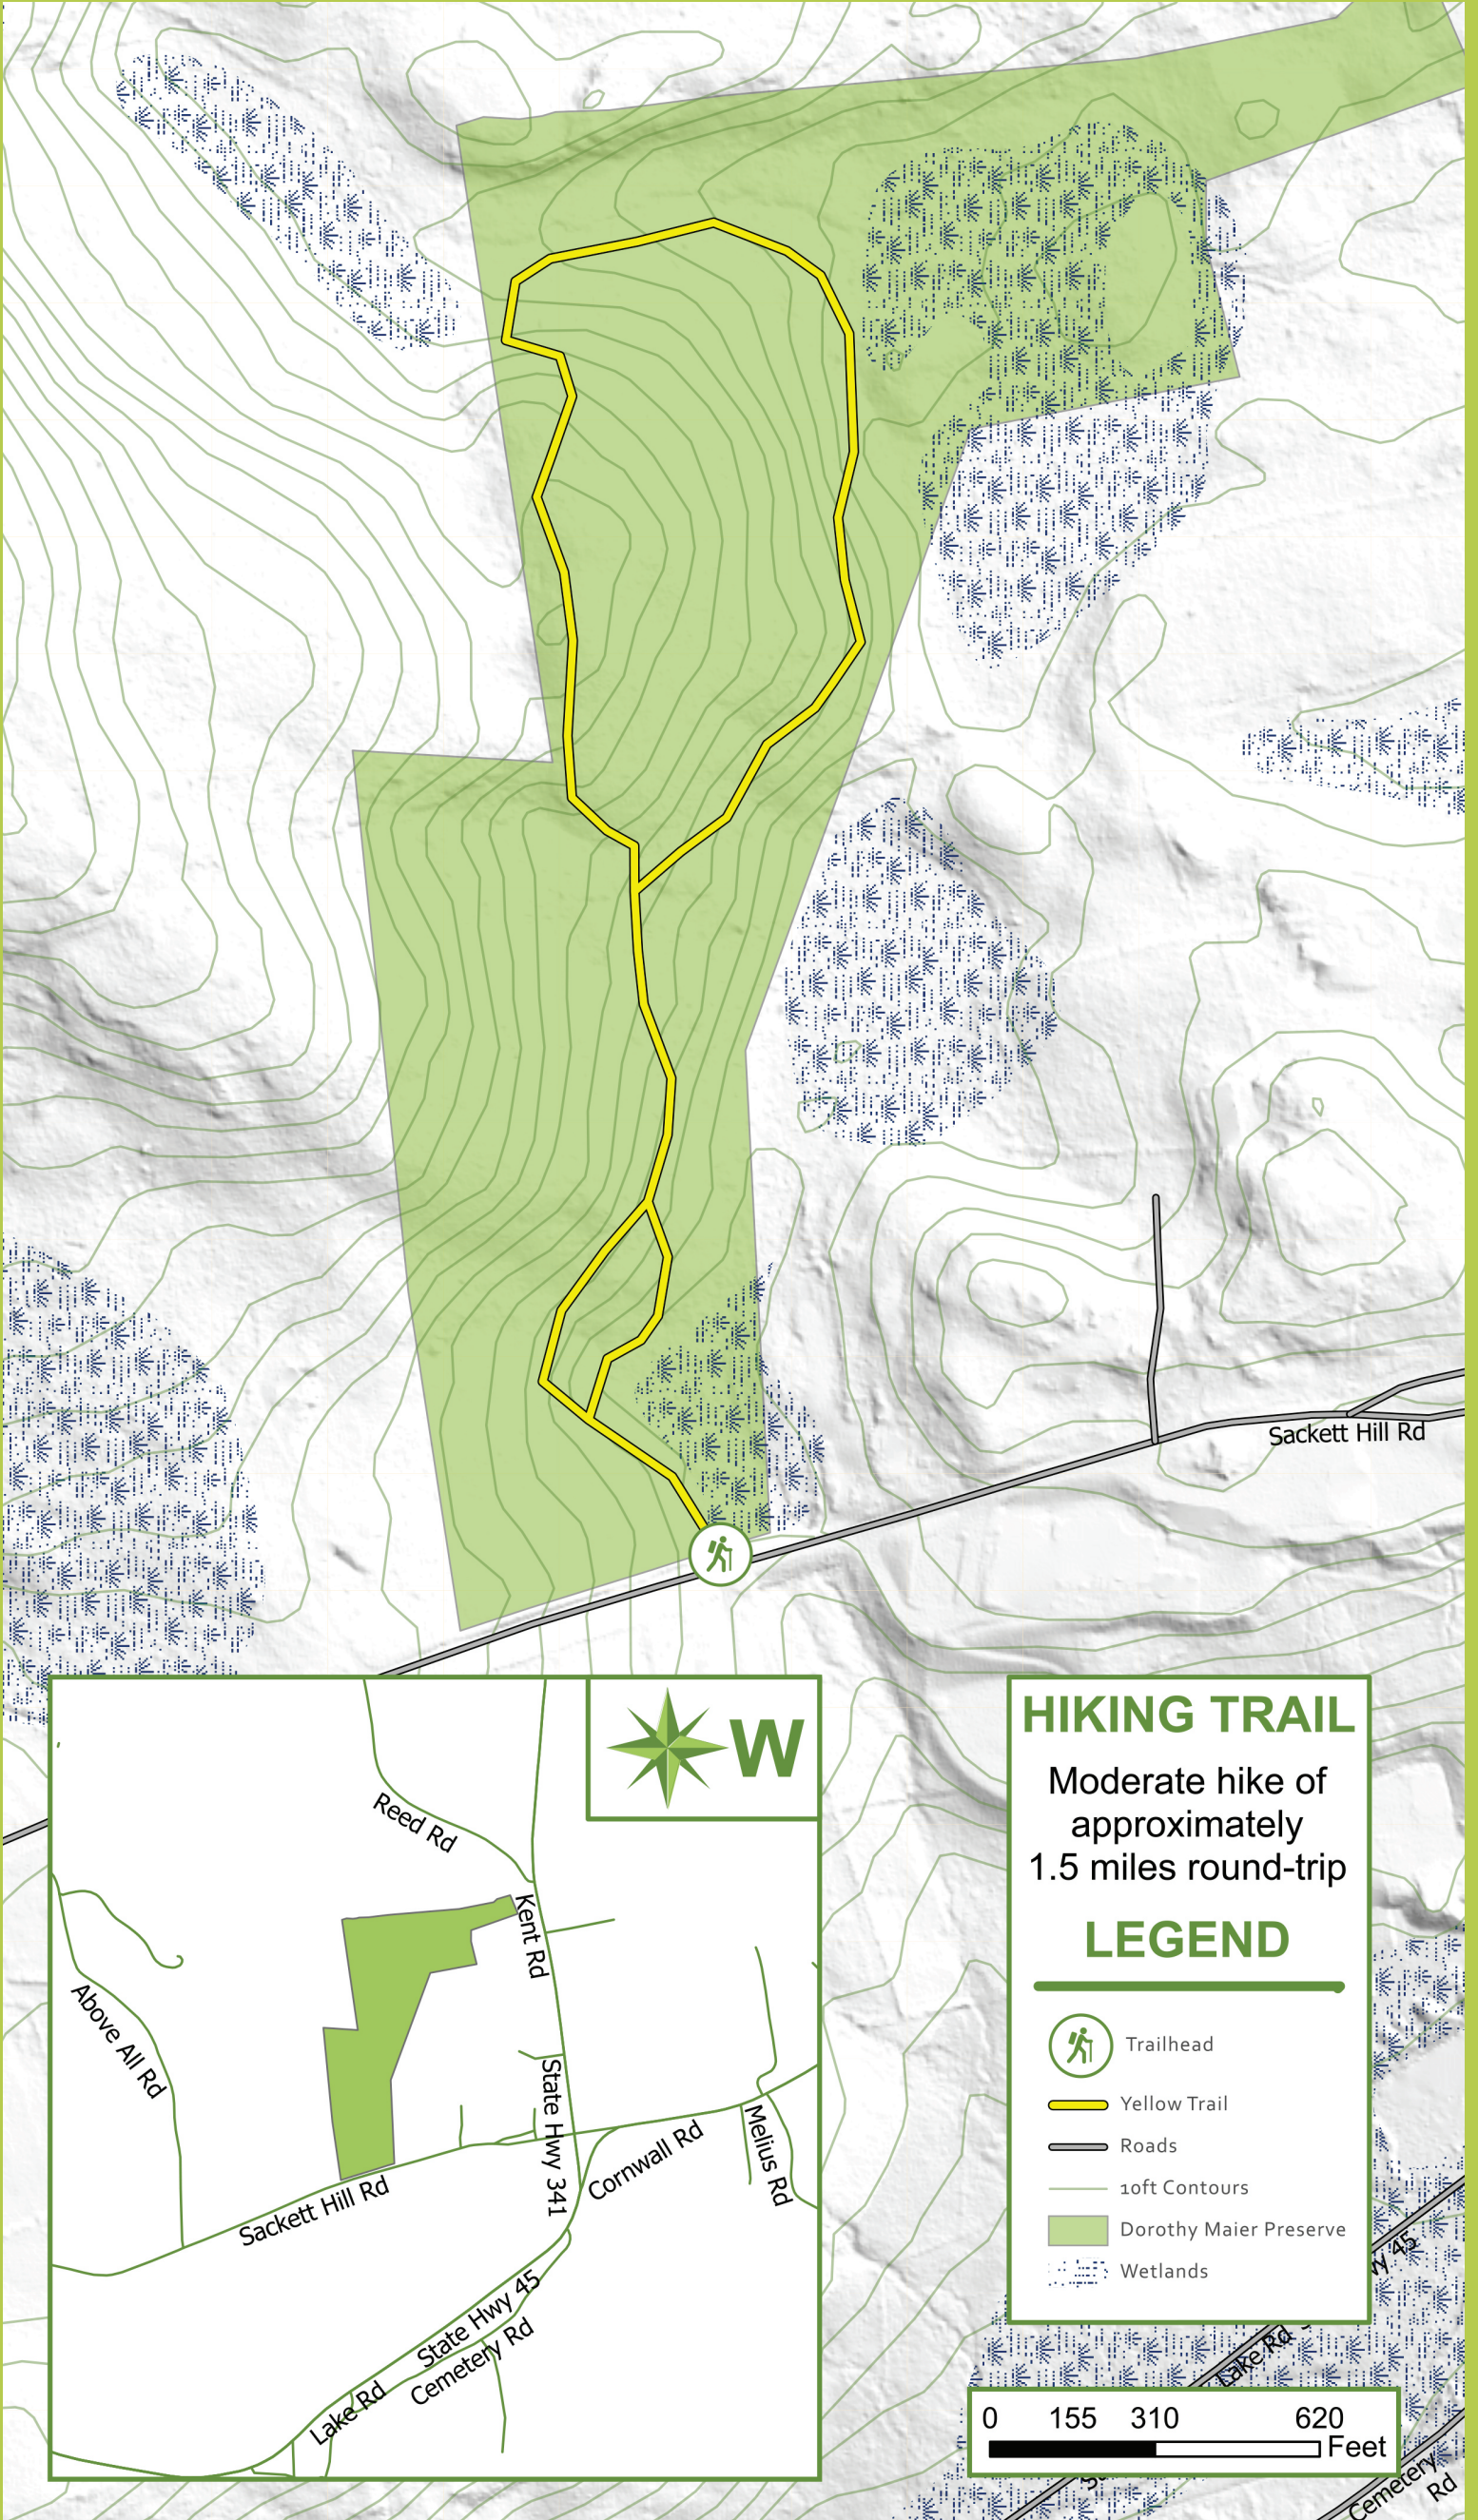

WARREN  
LAND TRUST

# Dorothy Maier Preserve

Sackett Hill Road, Warren, Connecticut

## HIKING TRAIL

Moderate hike of approximately 1.5 miles round-trip

### LEGEND

- Trailhead
- Yellow Trail
- Roads
- 10ft Contours
- Dorothy Maier Preserve
- Wetlands