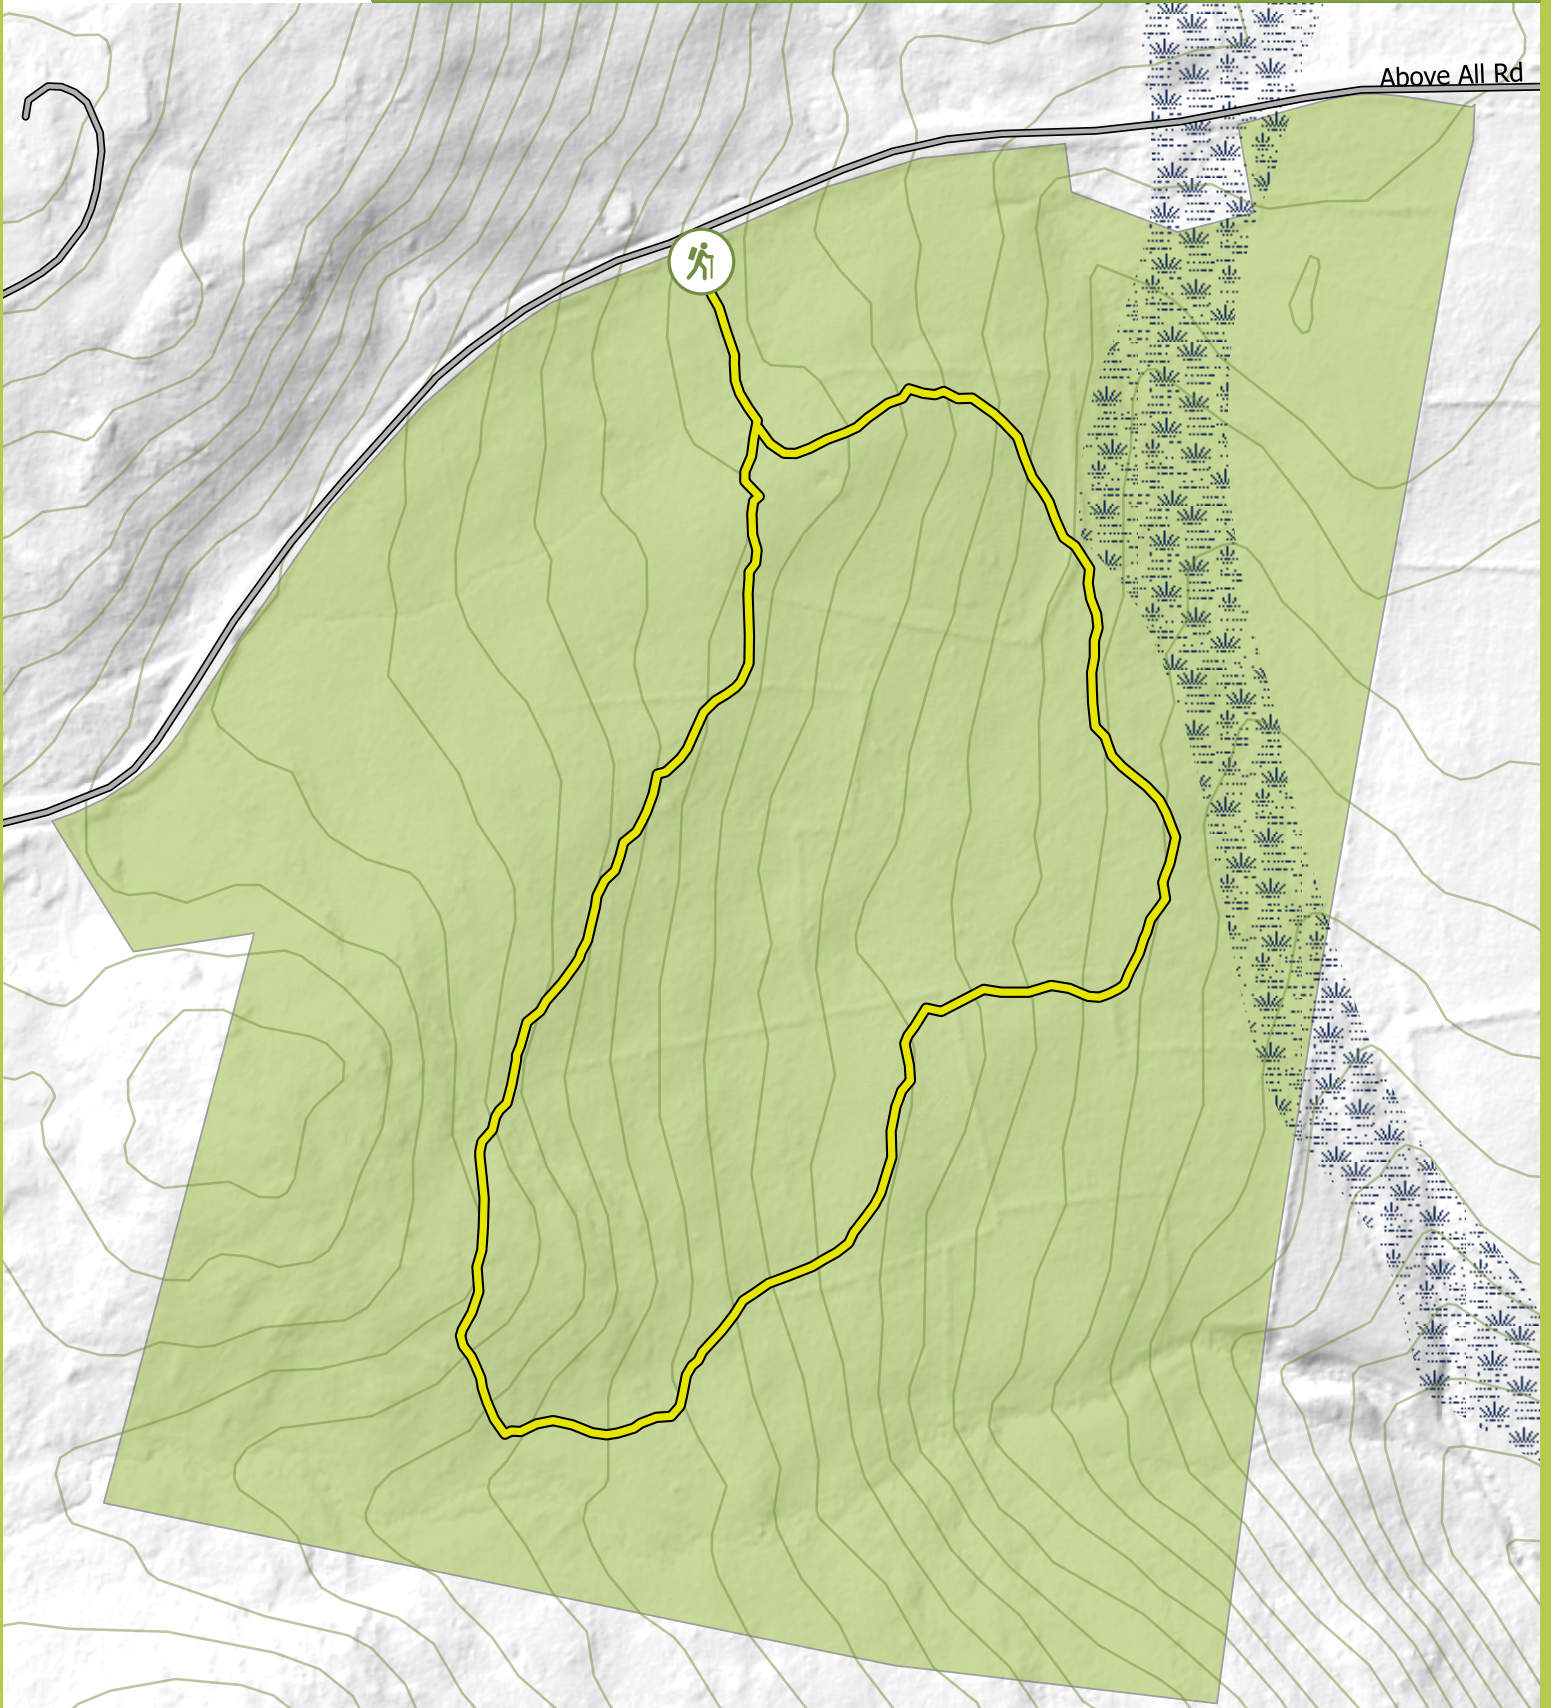

# Strong Preserve

Above All Road, Warren, Connecticut

## HIKING TRAIL

Easy to moderate hike - approximately 1 mile round-trip

### LEGEND

Trailhead

Roads

Yellow Trail

10ft Contours

Wetlands

Strong Preserve