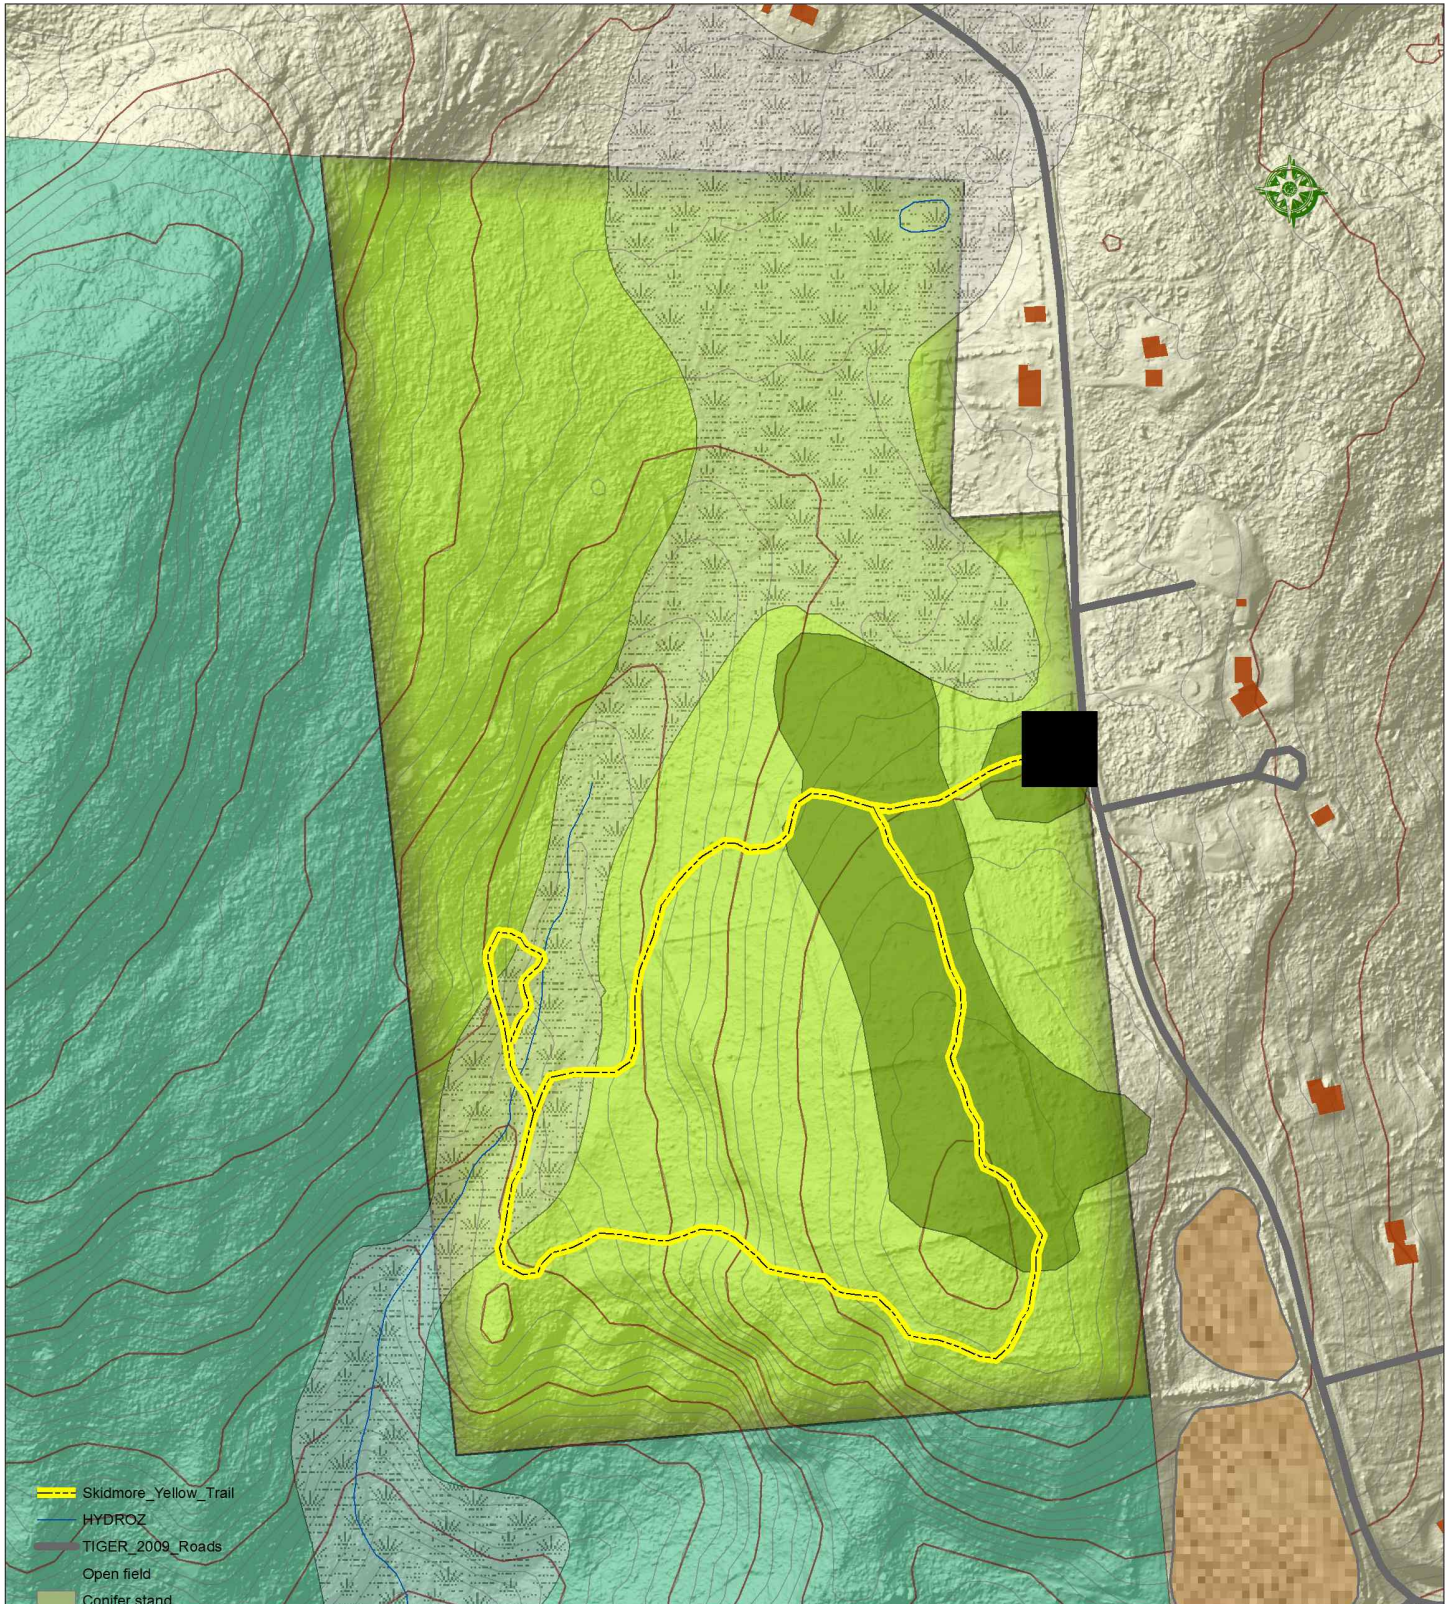

# Skidmore Preserve

## WARREN LAND TRUST, INC.

- - - Skidmore\_Yellow\_Trail
- HYDROZ
- TIGER\_2009\_Roads
- Open field
- Conifer stand
- Homes near Skidmore
- Wetlands
- CONTOUR\_2000\_20FT
- CONTOUR\_2000\_5FT
- Skidmore\_revised
- Waterbury Water Co.

Warren Land Trust  
 50 Cemetary Road  
 Warren, CT 06470  
[www.warrenlandtrust.org](http://www.warrenlandtrust.org)

0 60 120 240 360 480  
 Feet

**NOTES:**  
 This map contains no authoritative data and is intended for planning purposes only.  
 Map Data Sources: CT ECO and  
 Town of Newtown GIS Department.  
 Last Revision Data: December xx, 2020.