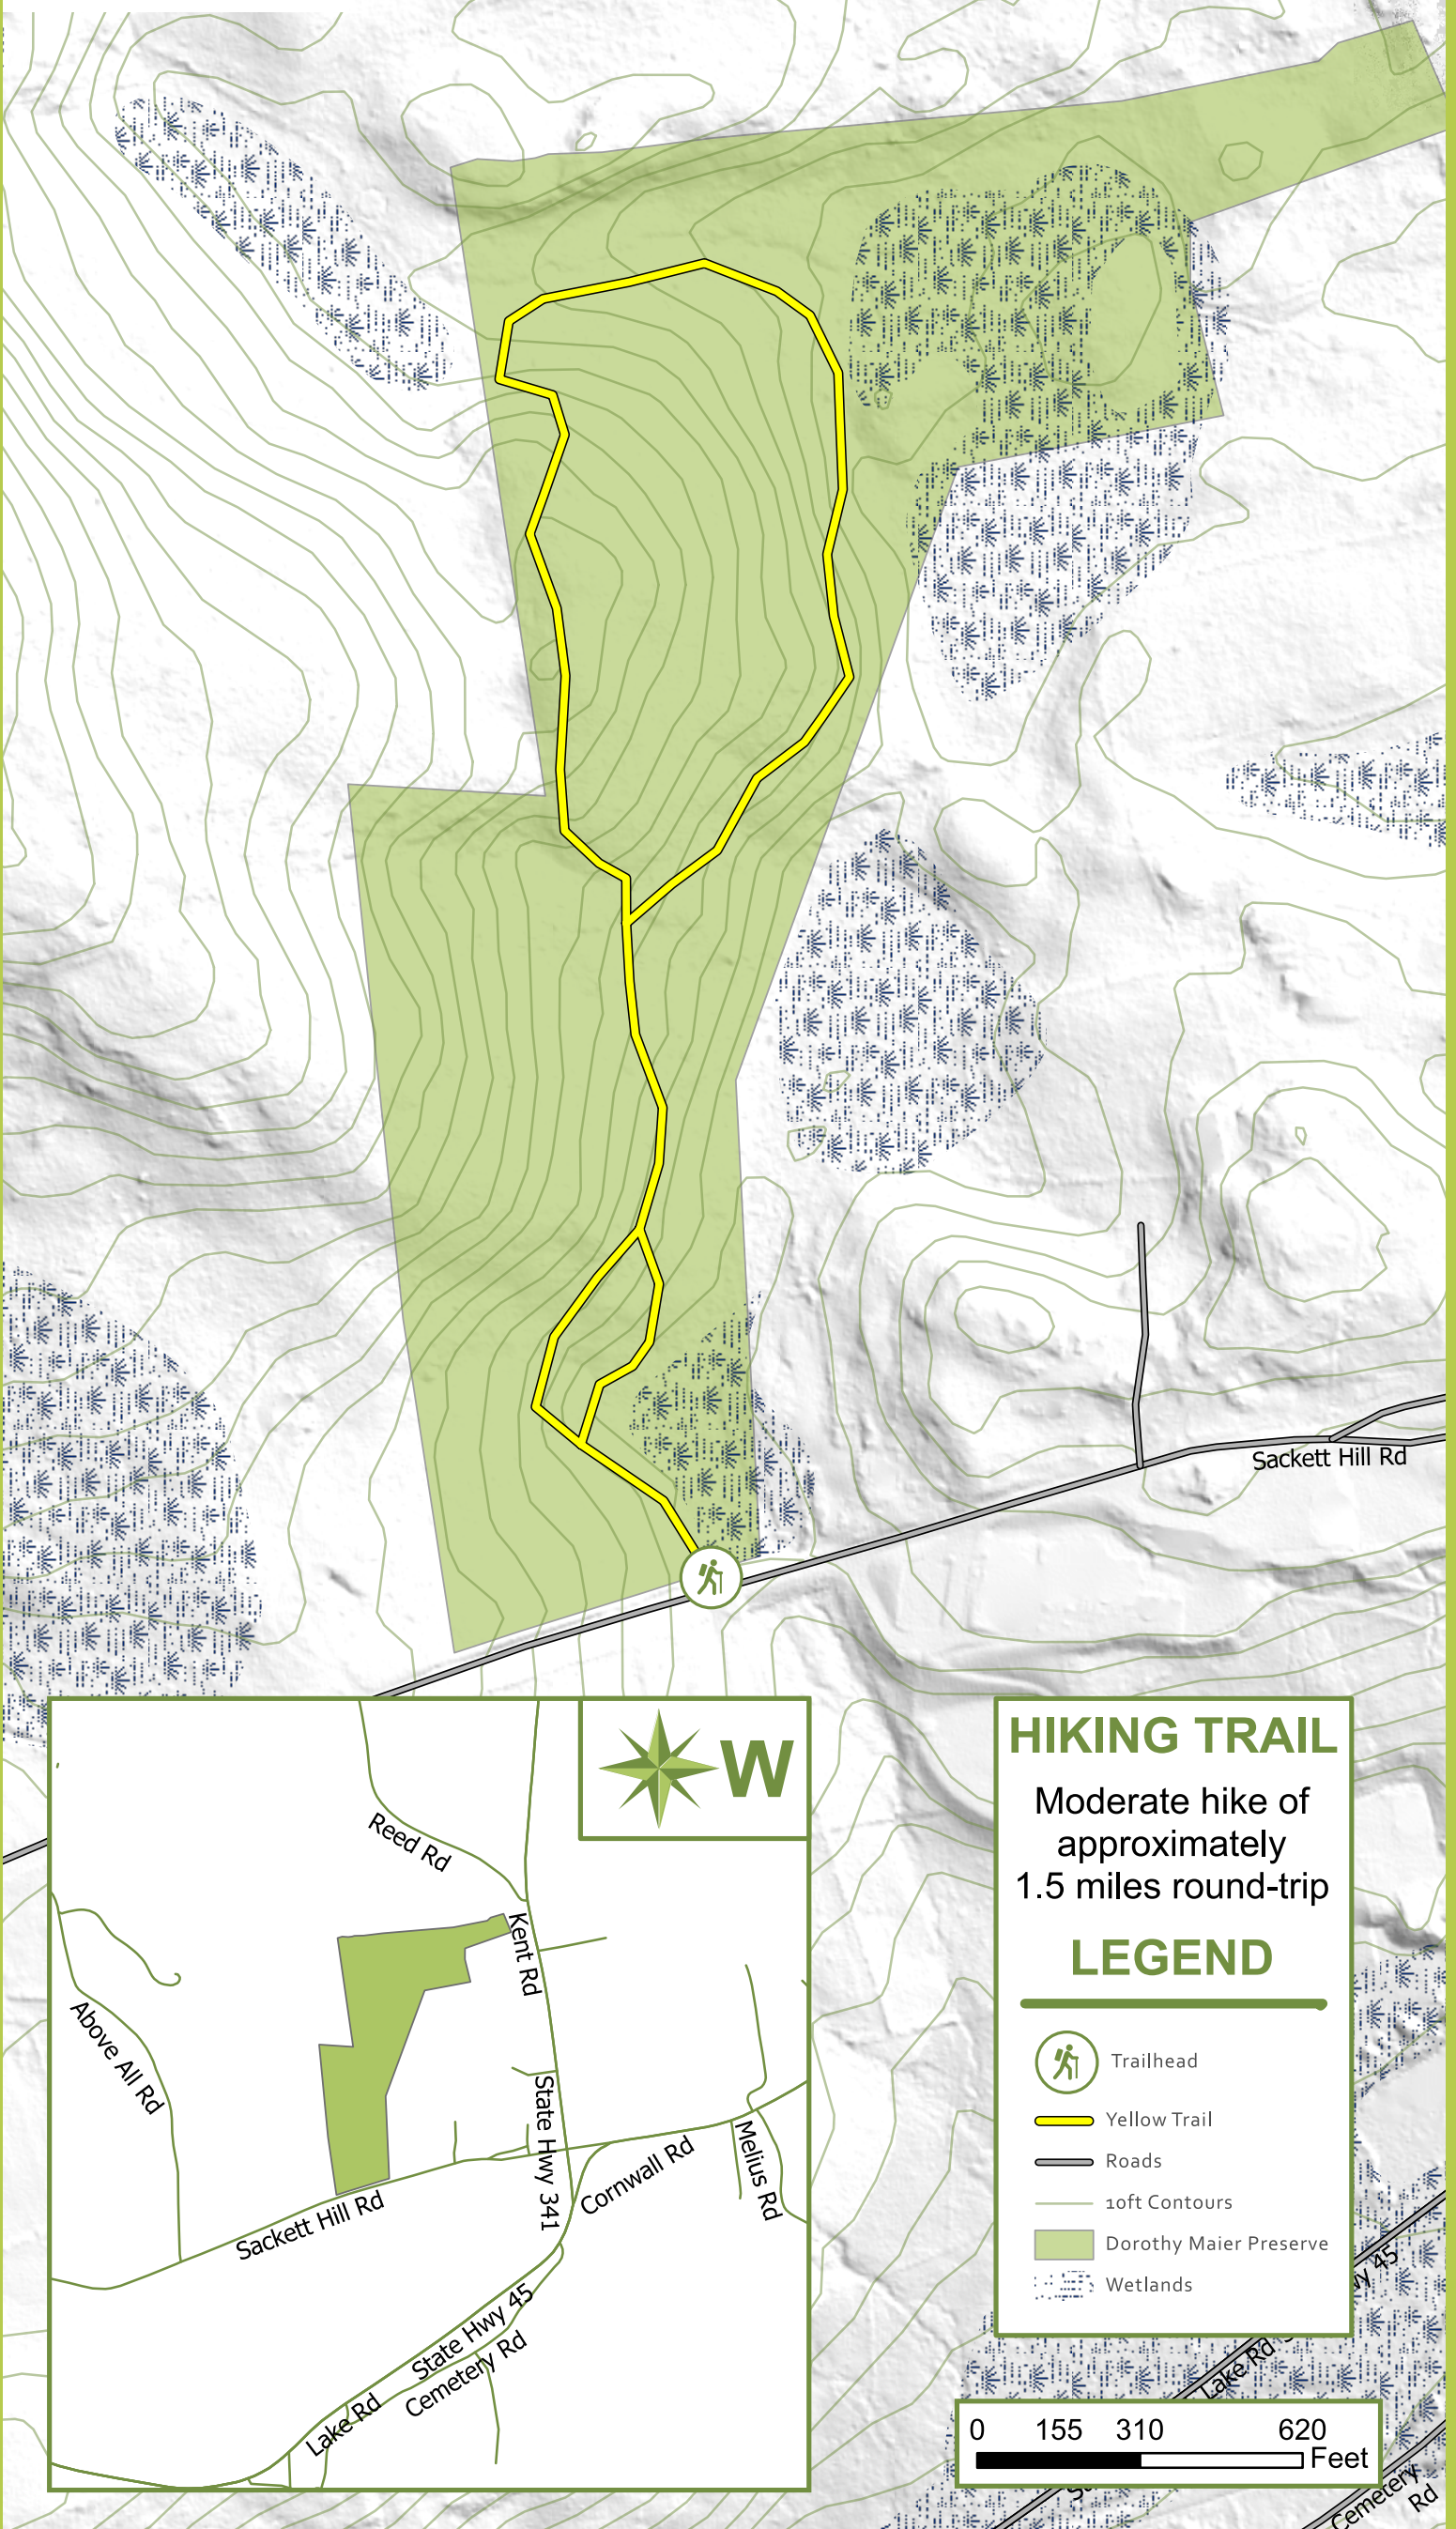

# Dorothy Maier Preserve

Sackett Hill Road, Warren, Connecticut

**HIKING TRAIL**

Moderate hike of approximately 1.5 miles round-trip

**LEGEND**

- Trailhead
- Yellow Trail
- Roads
- 10ft Contours
- Dorothy Maier Preserve
- Wetlands