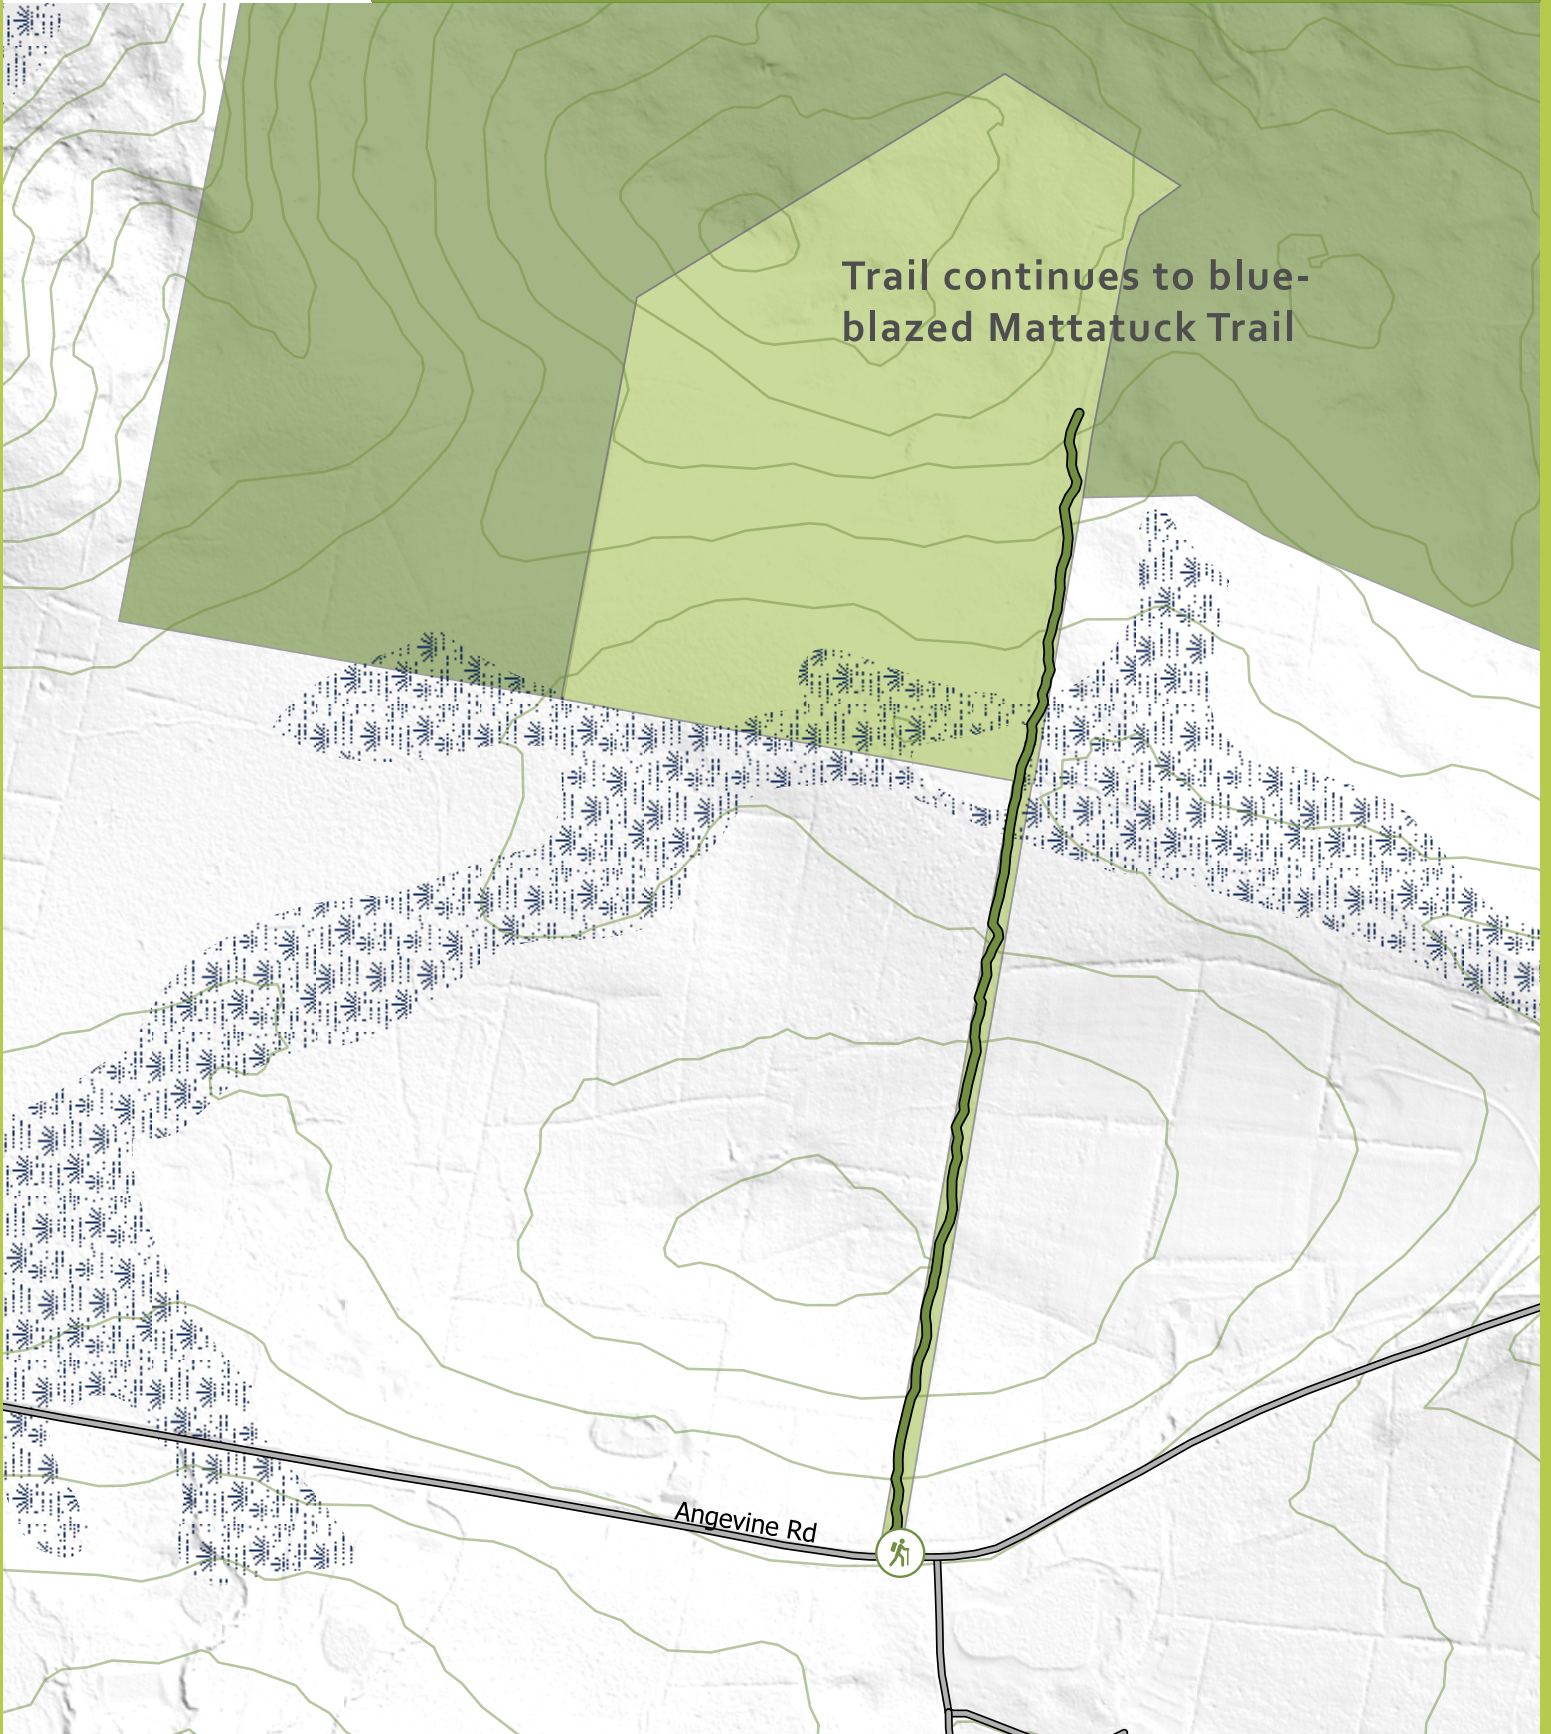

# Coords Preserve

Angevine Road, Warren, Connecticut

Trail continues to blue-blazed Mattatuck Trail

## HIKING TRAIL

Easy hike of approximately 1.2 miles round-trip

### LEGEND

- Trailhead
- Trail
- Roads
- 20ft Contour
- Wetlands
- Coords Preserve
- Wyantenock State Forest